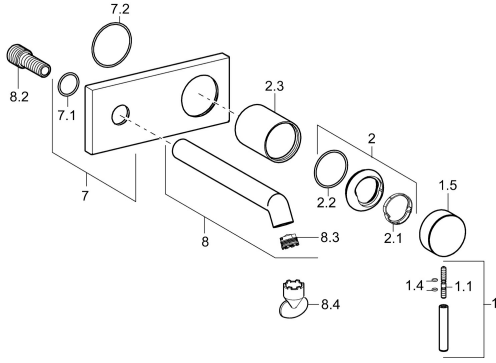

EAN: 4015474172913
static.hansa.com/51092173

Spare parts

SP51092173

	Name	Code
1	Lever, L=50, M5 IG	59913335
1.1	Screw, M5x35	59913299
1.4	O-ring, d 3x1.5	59913100
1.5	Cap Chrome	59913332
1.5	Cap White Discontinued	59913334
1.5	Cap Black Discontinued	59913333
2	Covering cap Chrome	59913364
2.1	Bearing ring	59913363
2.2	O-ring, d 38x2	59913212
2.3	Cover sleeve Chrome	59913375
7	Cover plate Chrome	59913444
8	Spout, L=200 Chrome	59913441
8.2	Connection nipple, M15x1,5xG1/2, SW 8	59913241
8.3	Aerator, M18.5x1, TJ	59913366
8.4	Key for aerator, M18.5	59913367