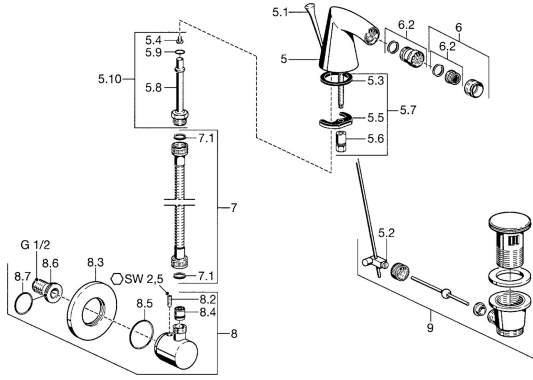

## Spare parts

### SP51083100

	Name	Code
5.1	Pop-up operating rod Chrome <b>Discontinued</b>	59911887
5.2	Swivel joint	59904624
5.3	Gasket, 37x48x3.5	59911422
5.4	Attachment clamp <b>Discontinued</b>	59911416
5.5	Fixing plate	59904765
5.6	Screw, M8x1, SW13	59904766
5.7	Fixing set	59910749
5.9	O-ring, 9x2	59905095
6	Aerator, M24x1 STD HC A Chrome	59902366
6.1	Aerator, M22/24 A	59902081
6.2	Ball joint for bidet faucet, M24x1	59904920
7	Hose, L=400 <b>Discontinued</b>	59902584
7.1	Gasket, 18.5/12x2 <b>Discontinued</b>	59905070
8	Wall coupling for shower hose Chrome <b>Discontinued</b>	51180100
8.2	Screw, M6x9 <b>Discontinued</b>	59911237
8.3	Cover flange Chrome <b>Discontinued</b>	59912134
8.4	Non-return valve	59905714
8.6	Connection nipple, G1/2	59911229
8.7	O-ring, d 25x2.5	59905053
9	Pop-up waste Chrome	59911441