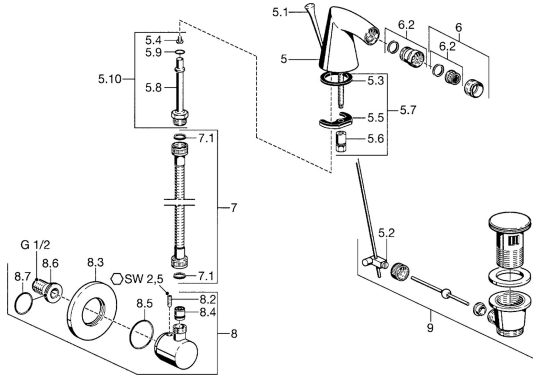

EAN: 4015474022553
static.hansa.com/51083100

Spare parts

SP51083100

	Name		Code
5.1	Pop-up operating rod Chrome	Discontinued	59911887
5.2	Swivel joint		59904624
5.3	Gasket, 37x48x3.5		59911422
5.4	Attachment clamp	Discontinued	59911416
5.5	Fixing plate		59904765
5.6	Screw, M8x1, SW13		59904766
5.7	Fixing set		59910749
5.9	O-ring, 9x2		59905095
6	Aerator, M24x1 STD HC A Chrome		59902366
6.1	Aerator, M22/24 A		59902081
6.2	Ball joint for bidet faucet, M24x1		59904920
7	Hose, L=400	Discontinued	59902584
7.1	Gasket, 18.5/12x2	Discontinued	59905070
8	Wall coupling for shower hose Chrome	Discontinued	51180100
8.2	Screw, M6x9	Discontinued	59911237
8.3	Cover flange Chrome	Discontinued	59912134
8.4	Non-return valve		59905714
8.6	Connection nipple, G1/2		59911229
8.7	O-ring, d 25x2.5		59905053
9	Pop-up waste Chrome		59911441