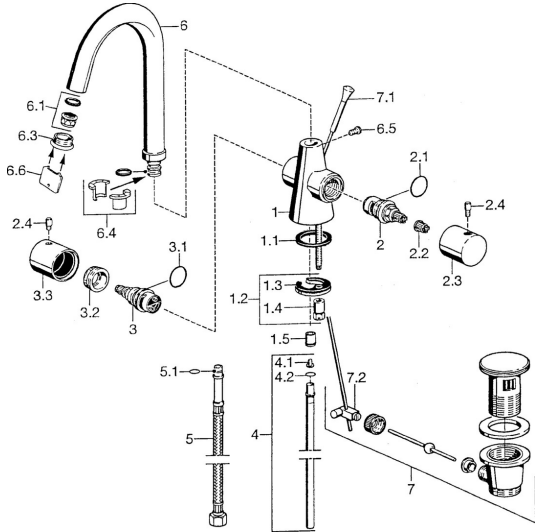

EAN: 4015474022836
static.hansa.com/5107210274

Spare parts

SP51072102

	Name	Code
1.1	Gasket, 37x48x3.5	59911422
1.2	Fixing set	59910749
1.3	Fixing plate	59904765
1.4	Screw, M8x1, SW13	59904766
1.5	Non-return valve	59911674
2	Headpart, G3/4, 180°	59910383
2.1	O-ring, 23x1.78	59910693
2.2	Adapter White	59910235
2.3	Flow control handle Chrome	59912095
2.4	Lever, L=10 Chrome Discontinued	59912096
3	Valve	59912098
3.1	O-ring, 23x1.78	59910693
3.2	Screw, M32x1, SW27 Discontinued	59912099
3.3	Handle Chrome Discontinued	59912100
4	Pipe, d 10 mm, L=413	59911423
4.1	Attachment clamp Discontinued	59911416
4.2	O-ring, 9x2	59905095
5	Flexible pipe, L=370, G3/8 Discontinued	59911626
5.1	O-ring, d 6.75x1.78	59902351
6.1	Aerator, M22/24 A	59902081
6.3	Aerator, M24x1, (-2002) Chrome Discontinued	59912011
6.4	Sealing kit	59911884
6.5	Screw, M4x7	59902075
7	Pop-up waste Chrome	59911441
7.1	Pop-up operating rod Chrome Discontinued	59911887
7.2	Swivel joint	59904624