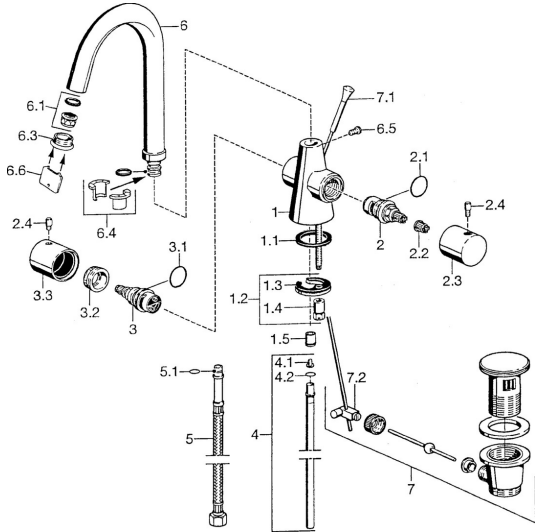

## Spare parts

### SP51072102

	Name	Code
1.1	Gasket, 37x48x3.5	59911422
1.2	Fixing set	59910749
1.3	Fixing plate	59904765
1.4	Screw, M8x1, SW13	59904766
1.5	Non-return valve	59911674
2	Headpart, G3/4, 180°	59910383
2.1	O-ring, 23x1.78	59910693
2.2	Adapter White	59910235
2.3	Flow control handle Chrome	59912095
2.4	Lever, L=10 Chrome <b>Discontinued</b>	59912096
3	Valve	59912098
3.1	O-ring, 23x1.78	59910693
3.2	Screw, M32x1, SW27 <b>Discontinued</b>	59912099
3.3	Handle Chrome <b>Discontinued</b>	59912100
4	Pipe, d 10 mm, L=413	59911423
4.1	Attachment clamp <b>Discontinued</b>	59911416
4.2	O-ring, 9x2	59905095
5	Flexible pipe, L=370, G3/8 <b>Discontinued</b>	59911626
5.1	O-ring, d 6.75x1.78	59902351
6.1	Aerator, M22/24 A	59902081
6.3	Aerator, M24x1, (-2002) Chrome <b>Discontinued</b>	59912011
6.4	Sealing kit	59911884
6.5	Screw, M4x7	59902075
7	Pop-up waste Chrome	59911441
7.1	Pop-up operating rod Chrome <b>Discontinued</b>	59911887
7.2	Swivel joint	59904624