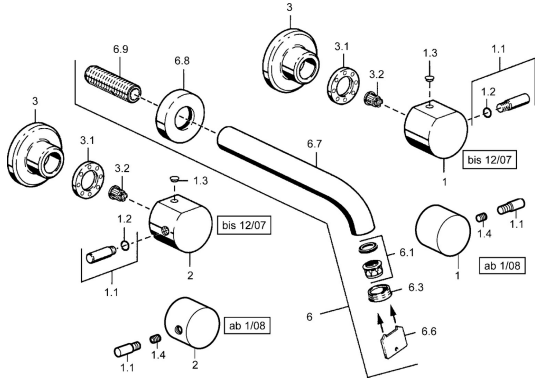

EAN: 4015474022508
static.hansa.com/5106210274

Spare parts

SP51062102

	Name	Code
1	Lever Chrome Discontinued	59912137
1.1	Lever, M8, 22 mm Chrome	59912132
1.1	Lever, M6	59912309
1.2	O-ring, d 6x1	59912136
1.3	Plug Discontinued	59912139
1.4	Screw, M6x6	59912330
2	Lever Chrome Discontinued	59912138
3	Cover flange, d 70 mm Chrome	59910094
3.1	Tightening nut, d35.5xM24x1	59912023
3.2	Adapter White	59910235
6	Spout, G1/2 Chrome Discontinued	59912145
6.1	Aerator, M22/24 A	59902081
6.3	Aerator, M24x1, (-2002) Chrome Discontinued	59912011
6.3	Aerator and key, M24x1, (2002-) Chrome	59912225
6.6	Key for aerator, (2002-)	59912228
6.8	Flange, d 55 mm Chrome Discontinued	59912142
6.9	Thread nipple, G1/2, AF12	59912144