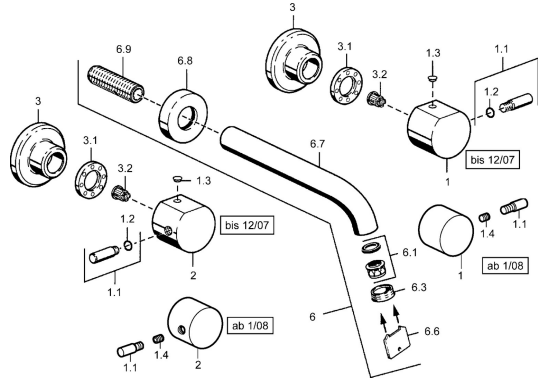

EAN: 4015474022492
static.hansa.com/51062102

Spare parts

SP51062102

	Name	Code
1	Lever Chrome Discontinued	59912137
1.1	Lever, M8, 22 mm Chrome	59912132
1.1	Lever, M6	59912309
1.2	O-ring, d 6x1	59912136
1.3	Plug Discontinued	59912139
1.4	Screw, M6x6	59912330
2	Lever Chrome Discontinued	59912138
3	Cover flange, d 70 mm Chrome	59910094
3.1	Tightening nut, d35.5xM24x1	59912023
3.2	Adapter White	59910235
6	Spout, G1/2 Chrome Discontinued	59912145
6.1	Aerator, M22/24 A	59902081
6.3	Aerator, M24x1, (-2002) Chrome Discontinued	59912011
6.3	Aerator and key, M24x1, (2002-) Chrome	59912225
6.6	Key for aerator, (2002-)	59912228
6.8	Flange, d 55 mm Chrome Discontinued	59912142
6.9	Thread nipple, G1/2, AF12	59912144