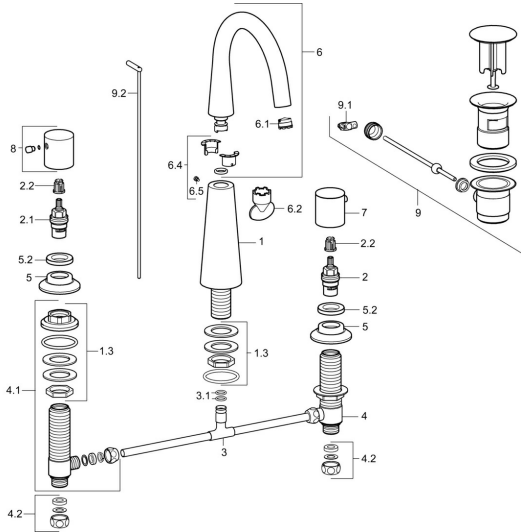

EAN: 4015474182004
static.hansa.com/51052177

Spare parts

SP51052173

	Name	Code
1.3	Screw sleeve Discontinued	59913454
2	Headpart, G1/2	59913457
2.1	Headpart, G1/2, SW17	59913224
2.2	Adapter White	59910235
3	T-connector	59910687
3.1	O-ring, d 11x2 Discontinued	59910686
4	Valve, G1/2xG1/2 Discontinued	59913453
4.1	Valve, G1/2xG1/2 Discontinued	59913455
4.2	Sealing kit Discontinued	59910707
5	Cover flange, d 55 mm Chrome	59913443
5.2	Tightening nut, d35.5xM24x1	59912023
6	Spout	59913456
6.1	Aerator, M18.5x1, TJ	59913366
6.2	Key for aerator, M18.5	59913367
6.4	Sealing kit	59911884
6.5	Screw, M4x7	59902075
7	Handle, COLD	59913337
8	Handle, HOT	59913336
9	Pop-up waste Chrome	59911441
9.1	Swivel joint	59904624
9.2	Pop-up operating rod Chrome	59913459