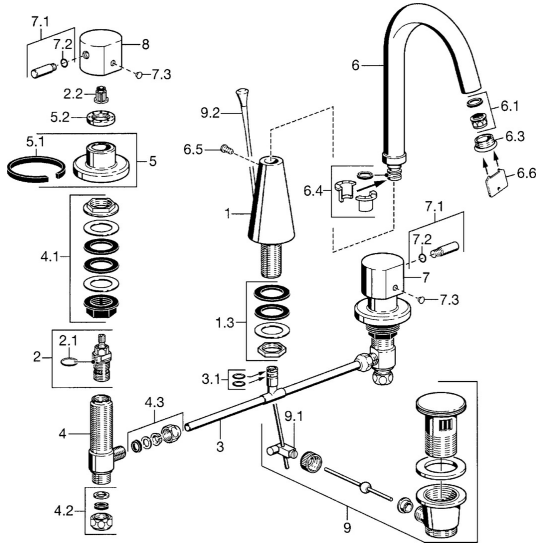

## Spare parts

### SP51052102

	Name	Code
1	Body Chrome <span>Discontinued</span>	59912140
1.3	Fixing nut kit Chrome	59910705
2	Headpart, G1/2	59905114
2.1	O-ring, d 18x2	59901422
2.2	Adapter White	59910235
3	T-connector	59910687
3.1	O-ring, d 11x2 <span>Discontinued</span>	59910686
4	Valve, G1/2xG3/9 <span>Discontinued</span>	59912141
4.2	Sealing kit <span>Discontinued</span>	59910707
4.3	Cramping connector	59905061
5	Cover flange, d 70 mm Chrome	59910094
5.2	Tightening nut, d35.5xM24x1	59912023
6	Spout Chrome <span>Discontinued</span>	59912101
6.1	Aerator, M22/24 A	59902081
6.3	Aerator, M24x1, (-2002) Chrome <span>Discontinued</span>	59912011
6.4	Sealing kit	59911884
6.5	Screw, M4x7	59902075
7	Lever Chrome <span>Discontinued</span>	59912137
7.1	Lever, M8, 22 mm Chrome	59912132
7.2	O-ring, d 6x1	59912136
7.3	Plug <span>Discontinued</span>	59912139
8	Lever Chrome <span>Discontinued</span>	59912138
9	Pop-up waste Chrome	59904620
9.1	Swivel joint	59904624
9.2	Pop-up operating rod Chrome <span>Discontinued</span>	59911887