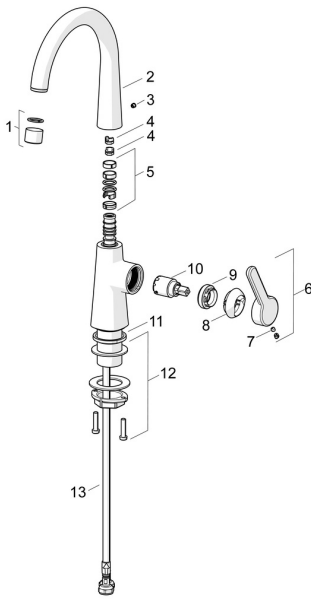

## Spare parts

### SP51492293

	Name	Code
01	Aerator, M22x1 STD HC PCA, 6 l/min Chrome	59914428
02	High spout Chrome <b>Discontinued</b>	1007425V
02	High spout Chrome	1013626V
03	Cover plug Chrome	59913762
04	Spout overturning stopper, 60° / 0°	59914264
04	Spout overturning stopper, 120° <b>Discontinued</b>	59914429
05	Sealing kit for spout	59914431
06	Lever Chrome <b>Discontinued</b>	59914640
07	Screw, M5x8, SW2.5	59904755
08	Covering cap Chrome <b>Discontinued</b>	59914638
09	Tightening nut, M32x1, SW24	59913958
10	Cartridge, 2.5	59913914
11	Bottom seal	59914650
12	Fixing set	59913371
13	Flexible pipe, L=430, M8x1-G3/8 LH <b>Discontinued</b>	59914466