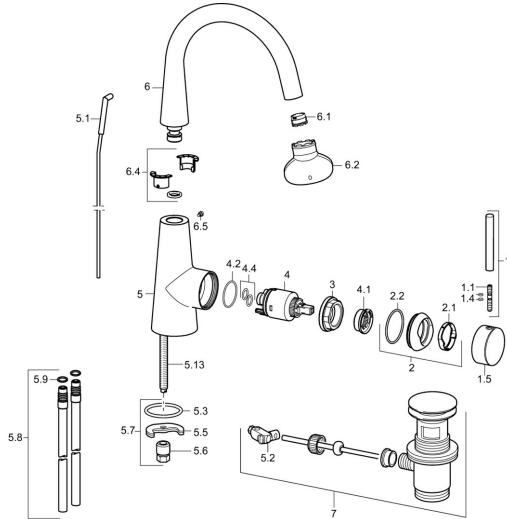

EAN: 4015474171794
static.hansa.com/51032173

Spare parts

SP51032173

	Name	Code
1	Lever, 70 mm	59913331
1.1	Screw, M5x35	59913299
1.4	O-ring, d 3x1.5	59913100
1.5	Cap Chrome	59913328
1.5	Cap Black Discontinued	59913329
1.5	Cap White Discontinued	59913330
2	Covering cap Chrome	59913364
2.1	Bearing ring	59913363
2.2	O-ring, d 38x2	59913212
3	Screw, M42x1, SW34	59913365
4	Cartridge, 3,5 Eco	59912324
4	Cartridge, 3,5 Classic	59913075
4.1	Temperature adjustment limiter	59912325
4.2	O-ring, d 28.24x2.62 Discontinued	59912590
4.4	O-ring, d 10.10x1.60 Discontinued	59905072
5.1	Lever for pop-up waste Chrome	59913362
5.2	Swivel joint	59904624
5.3	O-ring, d 36.09x d 3.53	59913396
5.5	Fixing plate	59904765
5.6	Screw, M8x1, SW13	59904766
5.7	Fixing set	59910749
5.8	Coupling pipe, L=430, M10x1	59912550
5.9	O-ring, 9x2	59905095
5.13	Fixing screw, M8x1, L=140	59912474
6	Spout	59913456
6.1	Aerator, M18.5x1, TJ	59913366
6.2	Key for aerator, M18.5	59913367
6.4	Sealing kit	59911884
6.5	Screw, M4x7	59902075
7	Pop-up waste Chrome	59911441
N.I.	Key, SW30/34	59912108
N.I.	Flexible pipe, L=500, G3/8-M10x1	59911767