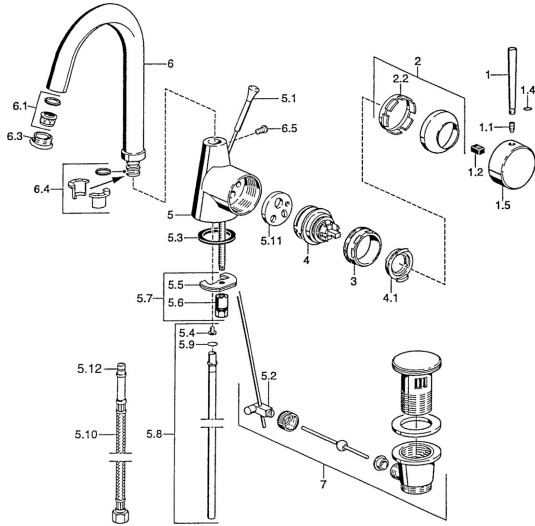

EAN: 4015474032378
static.hansa.com/5103210197

Spare parts

SP51032101

	Name	Code
1	Lever, L=60 Blue Discontinued	59912148
1	Lever, 60 mm Chrome Discontinued	59911882
1	Lever, 80 mm Chrome Discontinued	59912122
1.1	Screw, M5x8, SW2.5	59904755
1.2	Bushing	59904778
1.4	O-ring, d 6x1	59912136
1.5	Cap Chrome Discontinued	59911885
2	Covering cap Chrome	59906563
2.2	Fixing sleeve	59906695
3	Eye screw, M50x1, SW45	59904775
4	Cartridge, 4.8 eco	59904601
4.1	Hot water limiter	59904759
5.1	Pop-up operating rod Chrome Discontinued	59911887
5.2	Swivel joint	59904624
5.3	Gasket, 37x48x3.5	59911422
5.4	Attachment clamp Discontinued	59911416
5.5	Fixing plate	59904765
5.6	Screw, M8x1, SW13	59904766
5.7	Fixing set	59910749
5.8	Pipe, d 10 mm, L=413	59911423
5.9	O-ring, 9x2	59905095
5.10	Flexible pipe, L=370, G3/8 Discontinued	59911626
5.11	Adapter Discontinued	59911894
6	Spout, L=145 mm Discontinued	59911879
6.1	Aerator, M22/24 A	59902081
6.3	Aerator, M24x1, (-2002) Chrome Discontinued	59912011
6.3	Aerator and key, M24x1, (2002-) Chrome	59912225
6.4	Sealing kit	59911884
6.5	Screw, M4x7	59902075
7	Pop-up waste Chrome	59911441