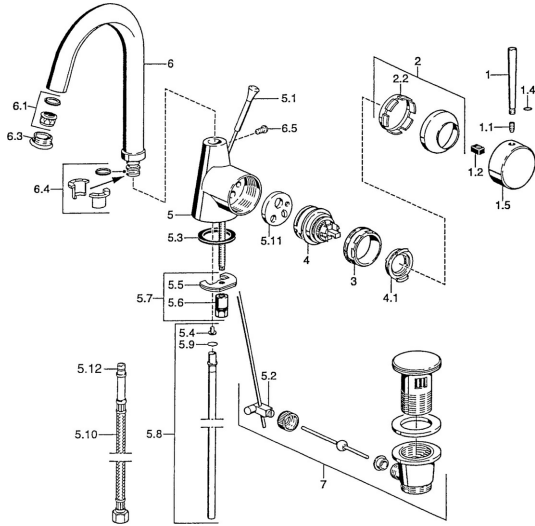

EAN: 4015474032293
static.hansa.com/5103210174

Spare parts

SP51032101

	Name		Code
1	Lever, L=60 Blue Discontinued		59912148
1	Lever, 60 mm Chrome Discontinued		59911882
1	Lever, 80 mm Chrome Discontinued		59912122
1.1	Screw, M5x8, SW2.5		59904755
1.2	Bushing		59904778
1.4	O-ring, d 6x1		59912136
1.5	Cap Chrome Discontinued		59911885
2	Covering cap Chrome		59906563
2.2	Fixing sleeve		59906695
3	Eye screw, M50x1, SW45		59904775
4	Cartridge, 4.8 eco		59904601
4.1	Hot water limiter		59904759
5.1	Pop-up operating rod Chrome Discontinued		59911887
5.2	Swivel joint		59904624
5.3	Gasket, 37x48x3.5		59911422
5.4	Attachment clamp Discontinued		59911416
5.5	Fixing plate		59904765
5.6	Screw, M8x1, SW13		59904766
5.7	Fixing set		59910749
5.8	Pipe, d 10 mm, L=413		59911423
5.9	O-ring, 9x2		59905095
5.10	Flexible pipe, L=370, G3/8 Discontinued		59911626
5.11	Adapter Discontinued		59911894
6	Spout, L=145 mm Discontinued		59911879
6.1	Aerator, M22/24 A		59902081
6.3	Aerator, M24x1, (-2002) Chrome Discontinued		59912011
6.3	Aerator and key, M24x1, (2002-) Chrome		59912225
6.4	Sealing kit		59911884
6.5	Screw, M4x7		59902075
7	Pop-up waste Chrome		59911441