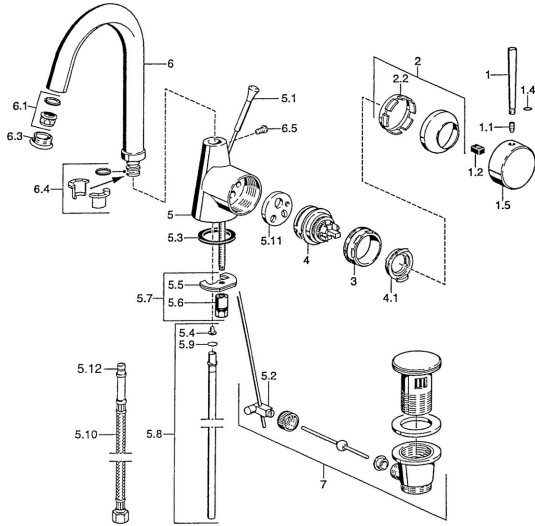

EAN: 4015474032385
static.hansa.com/51032101

Spare parts

SP51032101

	Name	Code
1	Lever, L=60 Blue Discontinued	59912148
1	Lever, 60 mm Chrome Discontinued	59911882
1	Lever, 80 mm Chrome Discontinued	59912122
1.1	Screw, M5x8, SW2.5	59904755
1.2	Bushing	59904778
1.4	O-ring, d 6x1	59912136
1.5	Cap Chrome Discontinued	59911885
2	Covering cap Chrome	59906563
2.2	Fixing sleeve	59906695
3	Eye screw, M50x1, SW45	59904775
4	Cartridge, 4.8 eco	59904601
4.1	Hot water limiter	59904759
5.1	Pop-up operating rod Chrome Discontinued	59911887
5.2	Swivel joint	59904624
5.3	Gasket, 37x48x3.5	59911422
5.4	Attachment clamp Discontinued	59911416
5.5	Fixing plate	59904765
5.6	Screw, M8x1, SW13	59904766
5.7	Fixing set	59910749
5.8	Pipe, d 10 mm, L=413	59911423
5.9	O-ring, 9x2	59905095
5.10	Flexible pipe, L=370, G3/8 Discontinued	59911626
5.11	Adapter Discontinued	59911894
6	Spout, L=145 mm Discontinued	59911879
6.1	Aerator, M22/24 A	59902081
6.3	Aerator, M24x1, (-2002) Chrome Discontinued	59912011
6.3	Aerator and key, M24x1, (2002-) Chrome	59912225
6.4	Sealing kit	59911884
6.5	Screw, M4x7	59902075
7	Pop-up waste Chrome	59911441