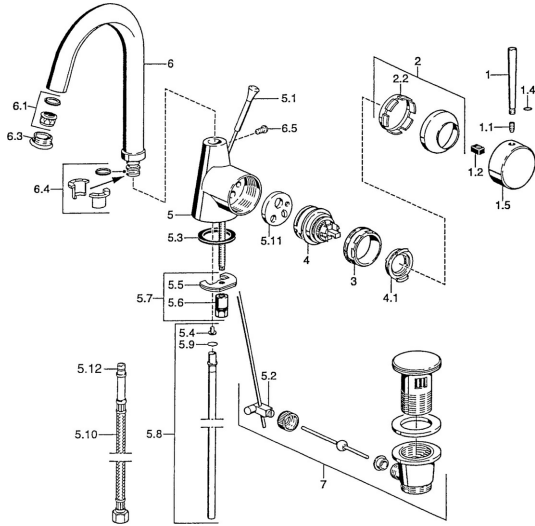

EAN: 4015474005563
static.hansa.com/5103210097

Spare parts

SP51032101

	Name	Code
1	Lever, L=60 Blue Discontinued	59912148
1	Lever, 60 mm Chrome Discontinued	59911882
1	Lever, 80 mm Chrome Discontinued	59912122
1.1	Screw, M5x8, SW2.5	59904755
1.2	Bushing	59904778
1.4	O-ring, d 6x1	59912136
1.5	Cap Chrome Discontinued	59911885
2	Covering cap Chrome	59906563
2.2	Fixing sleeve	59906695
3	Eye screw, M50x1, SW45	59904775
4	Cartridge, 4.8 eco	59904601
4.1	Hot water limiter	59904759
5.1	Pop-up operating rod Chrome Discontinued	59911887
5.2	Swivel joint	59904624
5.3	Gasket, 37x48x3.5	59911422
5.4	Attachment clamp Discontinued	59911416
5.5	Fixing plate	59904765
5.6	Screw, M8x1, SW13	59904766
5.7	Fixing set	59910749
5.8	Pipe, d 10 mm, L=413	59911423
5.9	O-ring, 9x2	59905095
5.10	Flexible pipe, L=370, G3/8 Discontinued	59911626
5.11	Adapter Discontinued	59911894
6	Spout, L=145 mm Discontinued	59911879
6.1	Aerator, M22/24 A	59902081
6.3	Aerator, M24x1, (-2002) Chrome Discontinued	59912011
6.3	Aerator and key, M24x1, (2002-) Chrome	59912225
6.4	Sealing kit	59911884
6.5	Screw, M4x7	59902075
7	Pop-up waste Chrome	59911441