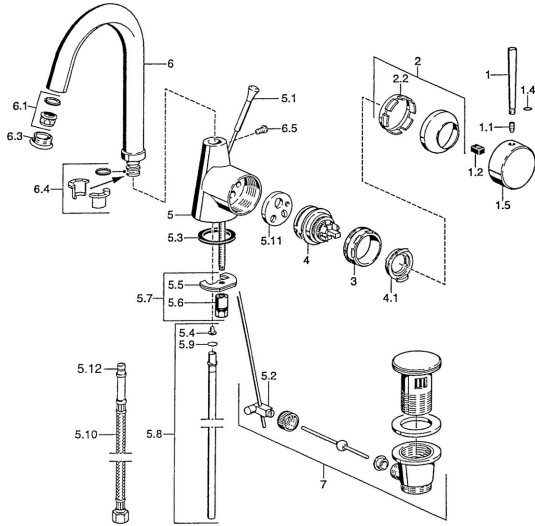

EAN: 4015474005556
static.hansa.com/51032100

Spare parts

SP51032101

	Name	Code
1	Lever, L=60 Blue Discontinued	59912148
1	Lever, 60 mm Chrome Discontinued	59911882
1	Lever, 80 mm Chrome Discontinued	59912122
1.1	Screw, M5x8, SW2.5	59904755
1.2	Bushing	59904778
1.4	O-ring, d 6x1	59912136
1.5	Cap Chrome Discontinued	59911885
2	Covering cap Chrome	59906563
2.2	Fixing sleeve	59906695
3	Eye screw, M50x1, SW45	59904775
4	Cartridge, 4.8 eco	59904601
4.1	Hot water limiter	59904759
5.1	Pop-up operating rod Chrome Discontinued	59911887
5.2	Swivel joint	59904624
5.3	Gasket, 37x48x3.5	59911422
5.4	Attachment clamp Discontinued	59911416
5.5	Fixing plate	59904765
5.6	Screw, M8x1, SW13	59904766
5.7	Fixing set	59910749
5.8	Pipe, d 10 mm, L=413	59911423
5.9	O-ring, 9x2	59905095
5.10	Flexible pipe, L=370, G3/8 Discontinued	59911626
5.11	Adapter Discontinued	59911894
6	Spout, L=145 mm Discontinued	59911879
6.1	Aerator, M22/24 A	59902081
6.3	Aerator, M24x1, (-2002) Chrome Discontinued	59912011
6.3	Aerator and key, M24x1, (2002-) Chrome	59912225
6.4	Sealing kit	59911884
6.5	Screw, M4x7	59902075
7	Pop-up waste Chrome	59911441