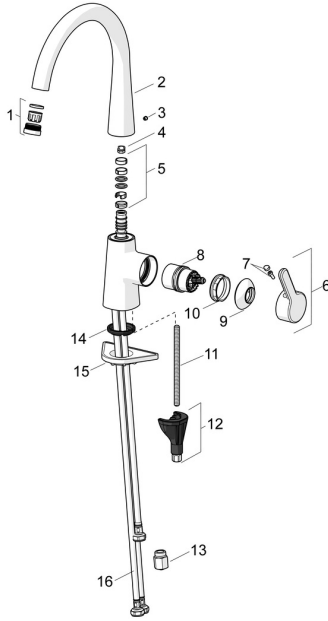

EAN: 4057304007064
static.hansa.com/51021183

Spare parts

SP51021183

	Name		Code
01	Aerator, M24x1 ND Chrome	Discontinued	59914688
02	High spout Chrome		1013087V
02	Spout Chrome	Discontinued	59914683
03	Cover plug Chrome		59913762
04	Spout overturning stopper, 60° / 0°		59914264
04	Spout overturning stopper, 120°	Discontinued	59914429
05	Sealing kit for spout		59914431
06	Lever Chrome		59914652
07	Symbol plug		59914573
08	Cartridge, low pressure, 4.0		59914670
09	Covering cap Chrome		59914649
10	Tightening nut, M42x1.5, SW 38		59914128
11	Fixing screw, M8x1, L=130		59914474
12	Fixing set		59914475
13	Flow limiter, G3/8 Chrome	Discontinued	59914666
14	Bottom seal		59914591
15	Supporting plate		59910008
16	Flexible pipe, L=550, G3/8-M8x1 LH	Discontinued	59914680