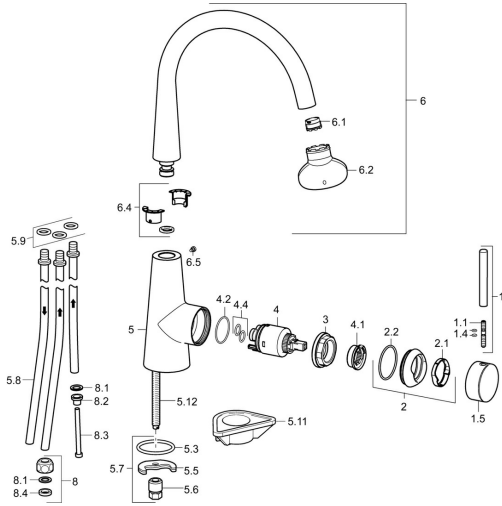

EAN: 4015474188136
static.hansa.com/51021178

Spare parts

SP51021173

	Name	Code
1	Lever, 70 mm	59913331
1.1	Screw, M5x35	59913299
1.4	O-ring, d 3x1.5	59913100
1.5	Cap Black Discontinued	59913329
1.5	Cap White Discontinued	59913330
1.5	Cap Chrome	59913328
2	Covering cap Chrome	59913364
2.1	Bearing ring	59913363
2.2	O-ring, d 38x2	59913212
3	Screw, M42x1, SW34	59913365
4	Cartridge, 3,5 Eco	59912324
4	Cartridge, 3,5 Classic	59913075
4.1	Temperature adjustment limiter	59912325
4.2	O-ring, d 28.24x2.62 Discontinued	59912590
4.4	O-ring, d 10.10x1.60 Discontinued	59905072
5.3	O-ring, d 36.09x d 3.53	59913396
5.5	Fixing plate	59904765
5.6	Screw, M8x1, SW13	59904766
5.7	Fixing set	59910749
5.8	Pipe, M8x1, L=560	59912806
5.9	O-ring, 6x1.4	59913266
5.11	Supporting plate	59910008
5.12	Fixing screw, M8x1, L=140	59912474
6	Spout Chrome	59913487
6.1	Aerator, M18.5x1	59913489
6.2	Key for aerator, M18.5	59913367
6.4	Sealing kit	59911884
6.5	Screw, M4x7	59902075
8	Fitting nut	59904969
8.1	Sealing kit, 14.9x8.5x1	59902352
8.2	Sealing kit, 10x8	59902272
8.3	Hose	59902151
8.4	Gasket, 15x8x4 Discontinued	59902270
N.I.	Key, SW30/34	59912108