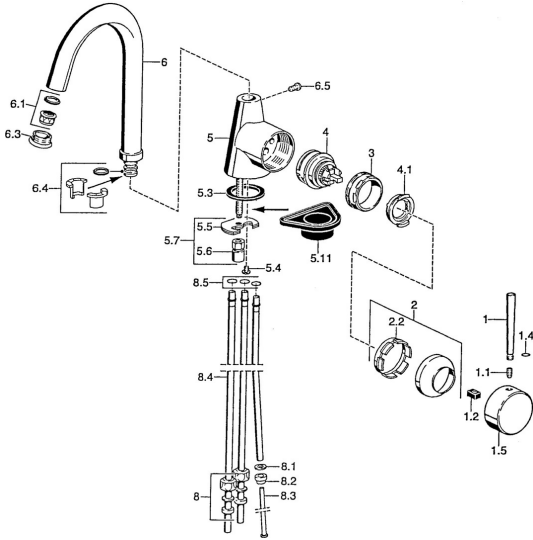

EAN: 4015474032545
static.hansa.com/5102110197

Spare parts

SP51021101

	Name	Code
1	Lever, 80 mm Chrome Discontinued	59912122
1	Lever, L=60 Blue Discontinued	59912148
1	Lever, 60 mm Chrome Discontinued	59911882
1.1	Screw, M5x8, SW2.5	59904755
1.2	Bushing	59904778
1.4	O-ring, d 6x1	59912136
1.5	Cap Chrome Discontinued	59911885
2	Covering cap Chrome	59906563
2.2	Fixing sleeve	59906695
3	Eye screw, M50x1, SW45	59904775
4	Cartridge, 4.8 eco	59904601
4.1	Hot water limiter	59904759
5.3	Gasket, 37x48x3.5	59911422
5.4	Attachment clamp Discontinued	59911416
5.5	Fixing plate	59904765
5.6	Screw, M8x1, SW13	59904766
5.7	Fixing set	59910749
5.11	Supporting plate	59910008
6	Spout Chrome Discontinued	59911881
6.1	Aerator, M22/24, ND	59901553
6.3	Aerator, M24x1, (-2002) Chrome Discontinued	59912011
6.4	Sealing kit	59911884
6.5	Screw, M4x7	59902075
8	Fitting nut	59904969
8.1	Sealing kit, 14.9x8.5x1	59902352
8.2	Sealing kit, 10x8	59902272
8.3	Hose	59902151
8.4	Pipe, 8x530 Discontinued	59911895