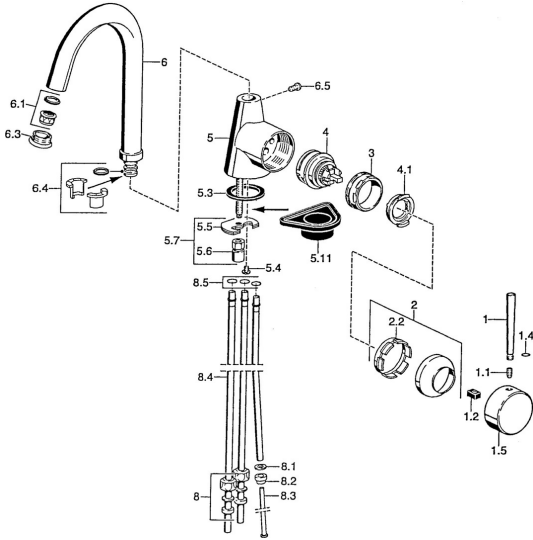

EAN: 4015474032590
static.hansa.com/5102110174

Spare parts

SP51021101

	Name	Code
1	Lever, 80 mm Chrome Discontinued	59912122
1	Lever, L=60 Blue Discontinued	59912148
1	Lever, 60 mm Chrome Discontinued	59911882
1.1	Screw, M5x8, SW2.5	59904755
1.2	Bushing	59904778
1.4	O-ring, d 6x1	59912136
1.5	Cap Chrome Discontinued	59911885
2	Covering cap Chrome	59906563
2.2	Fixing sleeve	59906695
3	Eye screw, M50x1, SW45	59904775
4	Cartridge, 4.8 eco	59904601
4.1	Hot water limiter	59904759
5.3	Gasket, 37x48x3.5	59911422
5.4	Attachment clamp Discontinued	59911416
5.5	Fixing plate	59904765
5.6	Screw, M8x1, SW13	59904766
5.7	Fixing set	59910749
5.11	Supporting plate	59910008
6	Spout Chrome Discontinued	59911881
6.1	Aerator, M22/24, ND	59901553
6.3	Aerator, M24x1, (-2002) Chrome Discontinued	59912011
6.4	Sealing kit	59911884
6.5	Screw, M4x7	59902075
8	Fitting nut	59904969
8.1	Sealing kit, 14.9x8.5x1	59902352
8.2	Sealing kit, 10x8	59902272
8.3	Hose	59902151
8.4	Pipe, 8x530 Discontinued	59911895