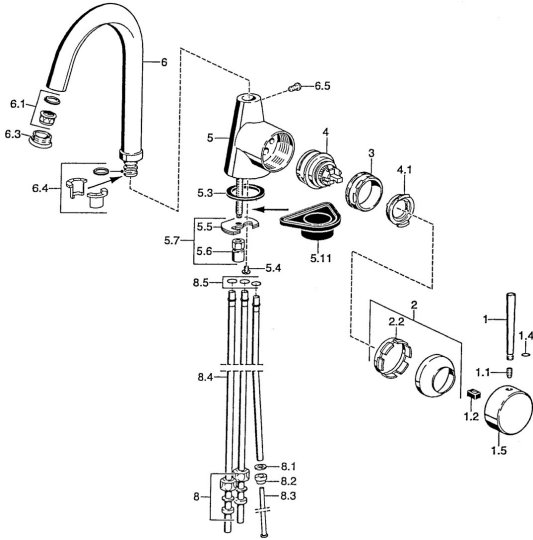

## Spare parts

### SP51021101

	Name	Code
1	Lever, 80 mm Chrome <b>Discontinued</b>	59912122
1	Lever, L=60 Blue <b>Discontinued</b>	59912148
1	Lever, 60 mm Chrome <b>Discontinued</b>	59911882
1.1	Screw, M5x8, SW2.5	59904755
1.2	Bushing	59904778
1.4	O-ring, d 6x1	59912136
1.5	Cap Chrome <b>Discontinued</b>	59911885
2	Covering cap Chrome	59906563
2.2	Fixing sleeve	59906695
3	Eye screw, M50x1, SW45	59904775
4	Cartridge, 4.8 eco	59904601
4.1	Hot water limiter	59904759
5.3	Gasket, 37x48x3.5	59911422
5.4	Attachment clamp <b>Discontinued</b>	59911416
5.5	Fixing plate	59904765
5.6	Screw, M8x1, SW13	59904766
5.7	Fixing set	59910749
5.11	Supporting plate	59910008
6	Spout Chrome <b>Discontinued</b>	59911881
6.1	Aerator, M22/24, ND	59901553
6.3	Aerator, M24x1, (-2002) Chrome <b>Discontinued</b>	59912011
6.4	Sealing kit	59911884
6.5	Screw, M4x7	59902075
8	Fitting nut	59904969
8.1	Sealing kit, 14.9x8.5x1	59902352
8.2	Sealing kit, 10x8	59902272
8.3	Hose	59902151
8.4	Pipe, 8x530 <b>Discontinued</b>	59911895