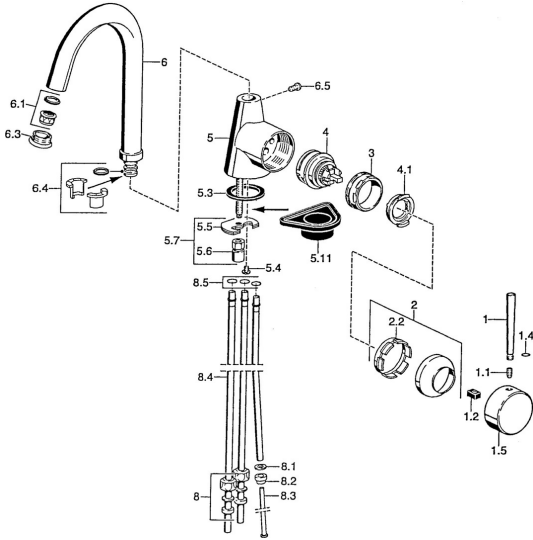

EAN: 4015474005648
static.hansa.com/5102110097

Spare parts

SP51021101

	Name	Code
1	Lever, 80 mm Chrome Discontinued	59912122
1	Lever, L=60 Blue Discontinued	59912148
1	Lever, 60 mm Chrome Discontinued	59911882
1.1	Screw, M5x8, SW2.5	59904755
1.2	Bushing	59904778
1.4	O-ring, d 6x1	59912136
1.5	Cap Chrome Discontinued	59911885
2	Covering cap Chrome	59906563
2.2	Fixing sleeve	59906695
3	Eye screw, M50x1, SW45	59904775
4	Cartridge, 4.8 eco	59904601
4.1	Hot water limiter	59904759
5.3	Gasket, 37x48x3.5	59911422
5.4	Attachment clamp Discontinued	59911416
5.5	Fixing plate	59904765
5.6	Screw, M8x1, SW13	59904766
5.7	Fixing set	59910749
5.11	Supporting plate	59910008
6	Spout Chrome Discontinued	59911881
6.1	Aerator, M22/24, ND	59901553
6.3	Aerator, M24x1, (-2002) Chrome Discontinued	59912011
6.4	Sealing kit	59911884
6.5	Screw, M4x7	59902075
8	Fitting nut	59904969
8.1	Sealing kit, 14.9x8.5x1	59902352
8.2	Sealing kit, 10x8	59902272
8.3	Hose	59902151
8.4	Pipe, 8x530 Discontinued	59911895