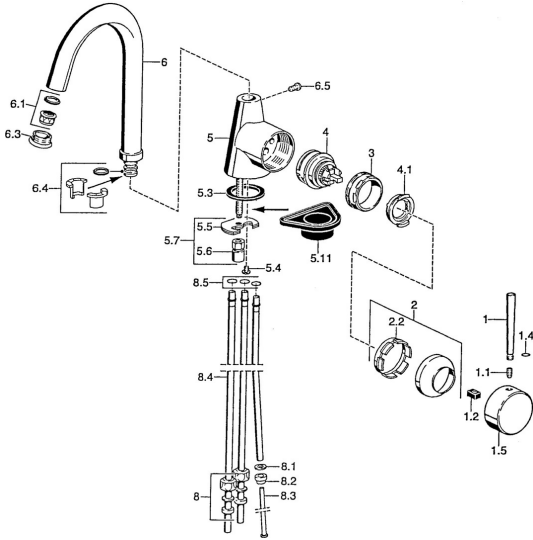

EAN: 4015474005600
static.hansa.com/51021100

Spare parts

SP51021101

	Name	Code
1	Lever, 80 mm Chrome Discontinued	59912122
1	Lever, L=60 Blue Discontinued	59912148
1	Lever, 60 mm Chrome Discontinued	59911882
1.1	Screw, M5x8, SW2.5	59904755
1.2	Bushing	59904778
1.4	O-ring, d 6x1	59912136
1.5	Cap Chrome Discontinued	59911885
2	Covering cap Chrome	59906563
2.2	Fixing sleeve	59906695
3	Eye screw, M50x1, SW45	59904775
4	Cartridge, 4.8 eco	59904601
4.1	Hot water limiter	59904759
5.3	Gasket, 37x48x3.5	59911422
5.4	Attachment clamp Discontinued	59911416
5.5	Fixing plate	59904765
5.6	Screw, M8x1, SW13	59904766
5.7	Fixing set	59910749
5.11	Supporting plate	59910008
6	Spout Chrome Discontinued	59911881
6.1	Aerator, M22/24, ND	59901553
6.3	Aerator, M24x1, (-2002) Chrome Discontinued	59912011
6.4	Sealing kit	59911884
6.5	Screw, M4x7	59902075
8	Fitting nut	59904969
8.1	Sealing kit, 14.9x8.5x1	59902352
8.2	Sealing kit, 10x8	59902272
8.3	Hose	59902151
8.4	Pipe, 8x530 Discontinued	59911895