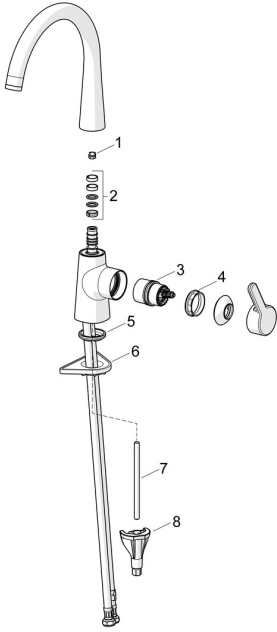

EAN: 4057304020223
static.hansa.com/5101228380

Spare parts

SP51012283CLR

	Name	Code
01	Spout overturning stopper, 60°/0°	59914264
01	Spout overturning stopper, 120° Discontinued	59914429
02	Sealing kit for spout	59914431
03	Cartridge	59914665
04	Tightening nut, M42x1.5, SW 38	59914128
05	Bottom seal	59914591
06	Supporting plate	59910008
07	Fixing screw, M8x1, L=130	59914474
08	Fixing set	59914475