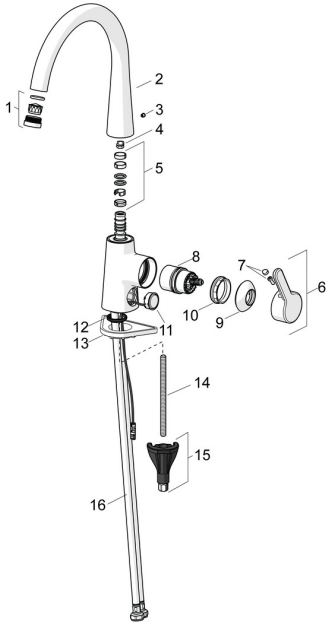

EAN: 4057304008788
static.hansa.com/510122830037

Spare parts

SP51012283

	Name	Code
01	Aerator and key, M24x1, (2002-) Chrome	59912225
02	High spout Chrome	1013087V
02	Spout Chrome Discontinued	59914683
03	Cover plug Chrome	59913762
04	Spout overturning stopper, 60° / 0°	59914264
04	Spout overturning stopper, 120° Discontinued	59914429
05	Sealing kit for spout	59914431
06	Lever Chrome	59914652
07	Symbol plug	59914573
08	Cartridge	59914665
09	Covering cap Chrome	59914649
10	Tightening nut, M42x1.5, SW 38	59914128
11	Push button, 3 V Chrome	1004296V
12	Bottom seal	59914591
13	Supporting plate	59910008
14	Fixing screw, M8x1, L=130	59914474
15	Fixing set	59914475
16	Flexible pipe, L=550, G3/8-M10x1 LH Discontinued	59914685
16	Flexible pipe, L=550, G1/2-M10x1 LH, DN6 Discontinued	59914686