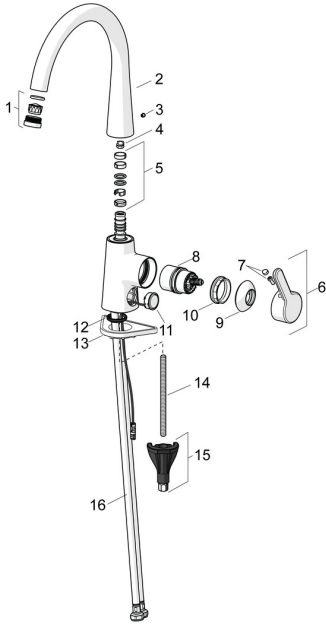

EAN: 4057304007033
static.hansa.com/51012283

Spare parts

SP51012283

	Name	Code
01	Aerator and key, M24x1, (2002-) Chrome	59912225
02	High spout Chrome	1013087V
02	Spout Chrome Discontinued	59914683
03	Cover plug Chrome	59913762
04	Spout overturning stopper, 60° / 0°	59914264
04	Spout overturning stopper, 120° Discontinued	59914429
05	Sealing kit for spout	59914431
06	Lever Chrome	59914652
07	Symbol plug	59914573
08	Cartridge	59914665
09	Covering cap Chrome	59914649
10	Tightening nut, M42x1.5, SW 38	59914128
11	Push button, 3 V Chrome	1004296V
12	Bottom seal	59914591
13	Supporting plate	59910008
14	Fixing screw, M8x1, L=130	59914474
15	Fixing set	59914475
16	Flexible pipe, L=550, G3/8-M10x1 LH Discontinued	59914685
16	Flexible pipe, L=550, G1/2-M10x1 LH, DN6 Discontinued	59914686