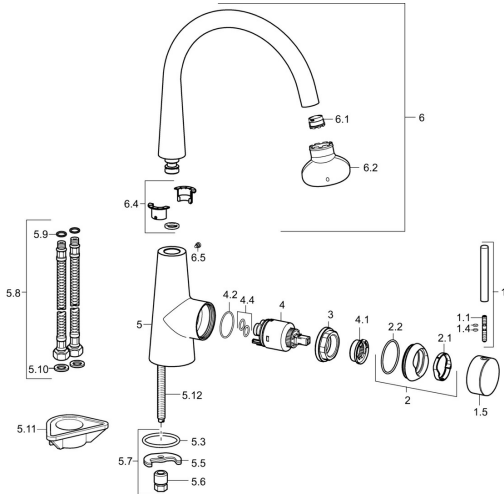

EAN: 4015474188006
static.hansa.com/51012277

Spare parts

SP51012273

	Name	Code
1	Lever, 70 mm	59913331
1.1	Screw, M5x35	59913299
1.4	O-ring, d 3x1.5	59913100
1.5	Cap Black Discontinued	59913329
1.5	Cap White Discontinued	59913330
1.5	Cap Chrome	59913328
2	Covering cap Chrome	59913364
2.1	Bearing ring	59913363
2.2	O-ring, d 38x2	59913212
3	Screw, M42x1, SW34	59913365
4	Cartridge, 3,5 Eco	59912324
4	Cartridge, 3,5 Classic	59913075
4.1	Temperature adjustment limiter	59912325
4.2	O-ring, d 28.24x2.62 Discontinued	59912590
4.4	O-ring, d 10.10x1.60 Discontinued	59905072
5.3	O-ring, d 36.09x d 3.53	59913396
5.5	Fixing plate	59904765
5.6	Screw, M8x1, SW13	59904766
5.7	Fixing set	59910749
5.8	Flexible pipe, L=500, G3/8-M10x1	59911767
5.9	O-ring, d 7.65x1.78	59902337
5.10	Gasket, 9.5x14.4x2	59912551
5.11	Supporting plate	59910008
5.12	Fixing screw, M8x1, L=140	59912474
6	Spout Chrome	59913487
6.1	Aerator, M18.5x1 ATJ	59913488
6.2	Key for aerator, M18.5	59913367
6.4	Sealing kit	59911884
6.5	Screw, M4x7	59902075
6.12	Cap Black Discontinued	59913333
N.I.	Key, SW30/34	59912108