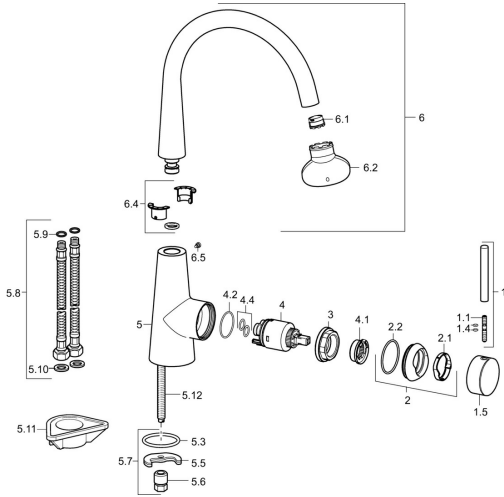

EAN: 4015474187443
static.hansa.com/51012273

Spare parts

SP51012273

	Name	Code
1	Lever, 70 mm	59913331
1.1	Screw, M5x35	59913299
1.4	O-ring, d 3x1.5	59913100
1.5	Cap Black Discontinued	59913329
1.5	Cap White Discontinued	59913330
1.5	Cap Chrome	59913328
2	Covering cap Chrome	59913364
2.1	Bearing ring	59913363
2.2	O-ring, d 38x2	59913212
3	Screw, M42x1, SW34	59913365
4	Cartridge, 3,5 Eco	59912324
4	Cartridge, 3,5 Classic	59913075
4.1	Temperature adjustment limiter	59912325
4.2	O-ring, d 28.24x2.62 Discontinued	59912590
4.4	O-ring, d 10.10x1.60 Discontinued	59905072
5.3	O-ring, d 36.09x d 3.53	59913396
5.5	Fixing plate	59904765
5.6	Screw, M8x1, SW13	59904766
5.7	Fixing set	59910749
5.8	Flexible pipe, L=500, G3/8-M10x1	59911767
5.9	O-ring, d 7.65x1.78	59902337
5.10	Gasket, 9.5x14.4x2	59912551
5.11	Supporting plate	59910008
5.12	Fixing screw, M8x1, L=140	59912474
6	Spout Chrome	59913487
6.1	Aerator, M18.5x1 ATJ	59913488
6.2	Key for aerator, M18.5	59913367
6.4	Sealing kit	59911884
6.5	Screw, M4x7	59902075
6.12	Cap Black Discontinued	59913333
N.I.	Key, SW30/34	59912108