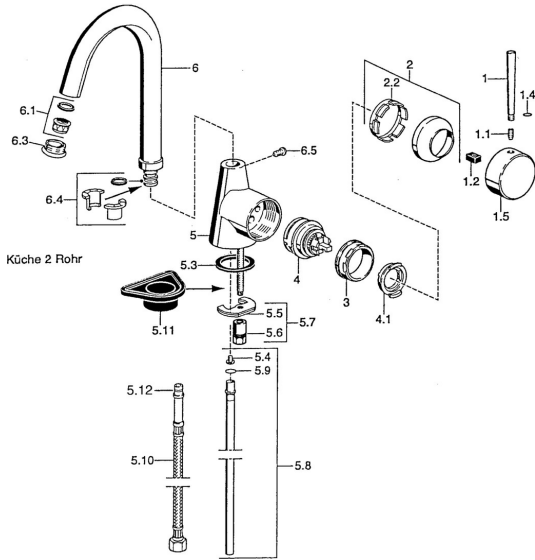

## Spare parts

### SP51012101

	Name	Code
1	Lever, 60 mm Chrome <b>Discontinued</b>	59911882
1	Lever, L=60 Blue <b>Discontinued</b>	59912148
1	Lever, 80 mm Chrome <b>Discontinued</b>	59912122
1.1	Screw, M5x8, SW2.5	59904755
1.2	Bushing	59904778
1.4	O-ring, d 6x1	59912136
1.5	Cap Chrome <b>Discontinued</b>	59911885
2	Covering cap Chrome	59906563
2.2	Fixing sleeve	59906695
3	Eye screw, M50x1, SW45	59904775
4	Cartridge, 4.8 eco	59904601
4.1	Hot water limiter	59904759
5.3	Gasket, 37x48x3.5	59911422
5.4	Attachment clamp <b>Discontinued</b>	59911416
5.5	Fixing plate	59904765
5.6	Screw, M8x1, SW13	59904766
5.7	Fixing set	59910749
5.8	Pipe, d 10 mm, L=413	59911423
5.9	O-ring, 9x2	59905095
5.10	Flexible pipe, L=430, G3/8-M10x1	59912515
5.10	Flexible pipe, L=370, G3/8 <b>Discontinued</b>	59911626
5.11	Supporting plate	59910008
6	Spout Chrome <b>Discontinued</b>	59911881
6.1	Aerator, M22/24 A	59902081
6.3	Aerator and key, M24x1, (2002-) Chrome	59912225
6.3	Aerator, M24x1, (-2002) Chrome <b>Discontinued</b>	59912011
6.4	Sealing kit	59911884
6.5	Screw, M4x7	59902075
N.I.	Key for aerator, (2002-)	59912228