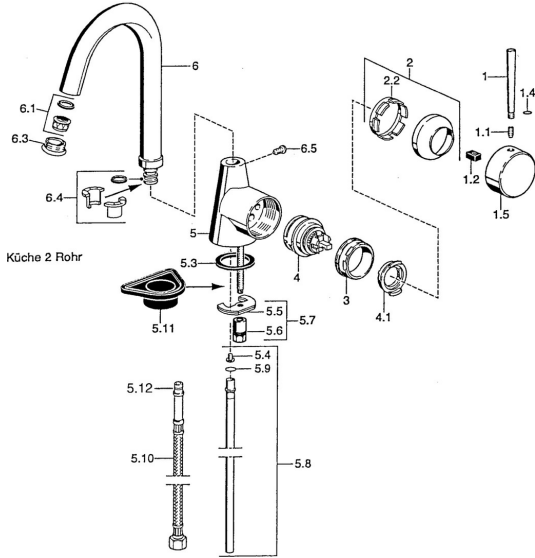

EAN: 4015474032538
static.hansa.com/5101210197

Spare parts

SP51012101

	Name	Code
1	Lever, 60 mm Chrome Discontinued	59911882
1	Lever, L=60 Blue Discontinued	59912148
1	Lever, 80 mm Chrome Discontinued	59912122
1.1	Screw, M5x8, SW2.5	59904755
1.2	Bushing	59904778
1.4	O-ring, d 6x1	59912136
1.5	Cap Chrome Discontinued	59911885
2	Covering cap Chrome	59906563
2.2	Fixing sleeve	59906695
3	Eye screw, M50x1, SW45	59904775
4	Cartridge, 4.8 eco	59904601
4.1	Hot water limiter	59904759
5.3	Gasket, 37x48x3.5	59911422
5.4	Attachment clamp Discontinued	59911416
5.5	Fixing plate	59904765
5.6	Screw, M8x1, SW13	59904766
5.7	Fixing set	59910749
5.8	Pipe, d 10 mm, L=413	59911423
5.9	O-ring, 9x2	59905095
5.10	Flexible pipe, L=430, G3/8-M10x1	59912515
5.10	Flexible pipe, L=370, G3/8 Discontinued	59911626
5.11	Supporting plate	59910008
6	Spout Chrome Discontinued	59911881
6.1	Aerator, M22/24 A	59902081
6.3	Aerator and key, M24x1, (2002-) Chrome	59912225
6.3	Aerator, M24x1, (-2002) Chrome Discontinued	59912011
6.4	Sealing kit	59911884
6.5	Screw, M4x7	59902075
N.I.	Key for aerator, (2002-)	59912228