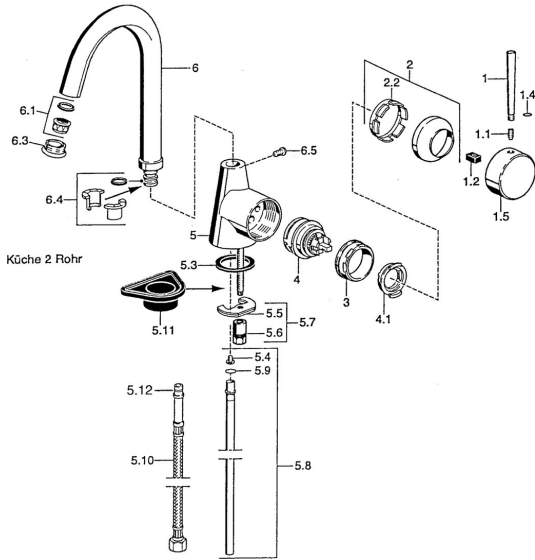

EAN: 4015474032453
static.hansa.com/5101210174

Spare parts

SP51012101

	Name	Code
1	Lever, 60 mm Chrome Discontinued	59911882
1	Lever, L=60 Blue Discontinued	59912148
1	Lever, 80 mm Chrome Discontinued	59912122
1.1	Screw, M5x8, SW2.5	59904755
1.2	Bushing	59904778
1.4	O-ring, d 6x1	59912136
1.5	Cap Chrome Discontinued	59911885
2	Covering cap Chrome	59906563
2.2	Fixing sleeve	59906695
3	Eye screw, M50x1, SW45	59904775
4	Cartridge, 4.8 eco	59904601
4.1	Hot water limiter	59904759
5.3	Gasket, 37x48x3.5	59911422
5.4	Attachment clamp Discontinued	59911416
5.5	Fixing plate	59904765
5.6	Screw, M8x1, SW13	59904766
5.7	Fixing set	59910749
5.8	Pipe, d 10 mm, L=413	59911423
5.9	O-ring, 9x2	59905095
5.10	Flexible pipe, L=430, G3/8-M10x1	59912515
5.10	Flexible pipe, L=370, G3/8 Discontinued	59911626
5.11	Supporting plate	59910008
6	Spout Chrome Discontinued	59911881
6.1	Aerator, M22/24 A	59902081
6.3	Aerator and key, M24x1, (2002-) Chrome	59912225
6.3	Aerator, M24x1, (-2002) Chrome Discontinued	59912011
6.4	Sealing kit	59911884
6.5	Screw, M4x7	59902075
N.I.	Key for aerator, (2002-)	59912228