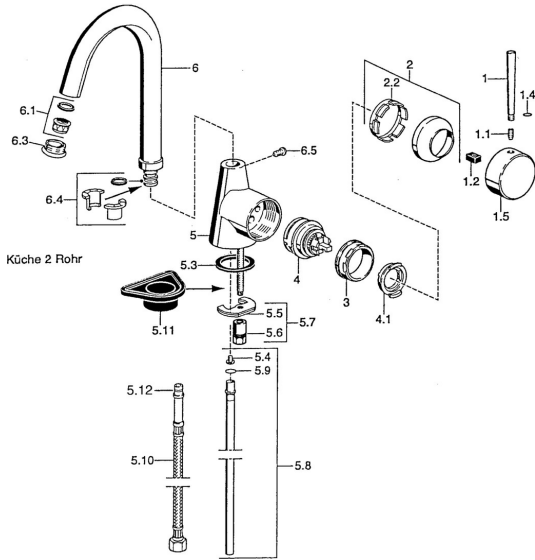

EAN: 4015474032446
static.hansa.com/51012101

Spare parts

SP51012101

	Name	Code
1	Lever, 60 mm Chrome Discontinued	59911882
1	Lever, L=60 Blue Discontinued	59912148
1	Lever, 80 mm Chrome Discontinued	59912122
1.1	Screw, M5x8, SW2.5	59904755
1.2	Bushing	59904778
1.4	O-ring, d 6x1	59912136
1.5	Cap Chrome Discontinued	59911885
2	Covering cap Chrome	59906563
2.2	Fixing sleeve	59906695
3	Eye screw, M50x1, SW45	59904775
4	Cartridge, 4.8 eco	59904601
4.1	Hot water limiter	59904759
5.3	Gasket, 37x48x3.5	59911422
5.4	Attachment clamp Discontinued	59911416
5.5	Fixing plate	59904765
5.6	Screw, M8x1, SW13	59904766
5.7	Fixing set	59910749
5.8	Pipe, d 10 mm, L=413	59911423
5.9	O-ring, 9x2	59905095
5.10	Flexible pipe, L=430, G3/8-M10x1	59912515
5.10	Flexible pipe, L=370, G3/8 Discontinued	59911626
5.11	Supporting plate	59910008
6	Spout Chrome Discontinued	59911881
6.1	Aerator, M22/24 A	59902081
6.3	Aerator and key, M24x1, (2002-) Chrome	59912225
6.3	Aerator, M24x1, (-2002) Chrome Discontinued	59912011
6.4	Sealing kit	59911884
6.5	Screw, M4x7	59902075
N.I.	Key for aerator, (2002-)	59912228