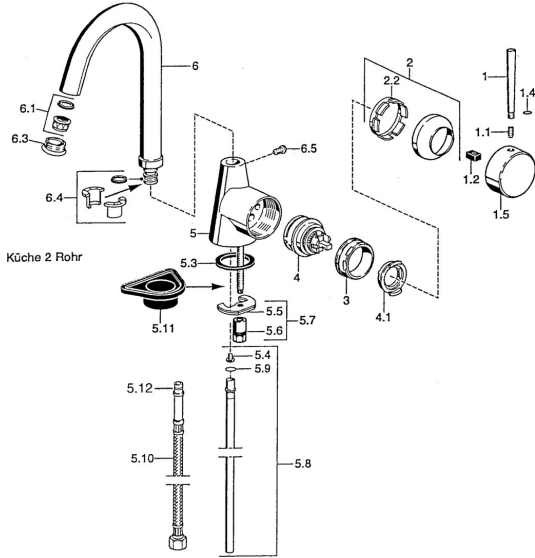

EAN: 4015474005471
static.hansa.com/5101210097

Spare parts

SP51012101

	Name	Code
1	Lever, 60 mm Chrome Discontinued	59911882
1	Lever, L=60 Blue Discontinued	59912148
1	Lever, 80 mm Chrome Discontinued	59912122
1.1	Screw, M5x8, SW2.5	59904755
1.2	Bushing	59904778
1.4	O-ring, d 6x1	59912136
1.5	Cap Chrome Discontinued	59911885
2	Covering cap Chrome	59906563
2.2	Fixing sleeve	59906695
3	Eye screw, M50x1, SW45	59904775
4	Cartridge, 4.8 eco	59904601
4.1	Hot water limiter	59904759
5.3	Gasket, 37x48x3.5	59911422
5.4	Attachment clamp Discontinued	59911416
5.5	Fixing plate	59904765
5.6	Screw, M8x1, SW13	59904766
5.7	Fixing set	59910749
5.8	Pipe, d 10 mm, L=413	59911423
5.9	O-ring, 9x2	59905095
5.10	Flexible pipe, L=430, G3/8-M10x1	59912515
5.10	Flexible pipe, L=370, G3/8 Discontinued	59911626
5.11	Supporting plate	59910008
6	Spout Chrome Discontinued	59911881
6.1	Aerator, M22/24 A	59902081
6.3	Aerator and key, M24x1, (2002-) Chrome	59912225
6.3	Aerator, M24x1, (-2002) Chrome Discontinued	59912011
6.4	Sealing kit	59911884
6.5	Screw, M4x7	59902075
N.I.	Key for aerator, (2002-)	59912228