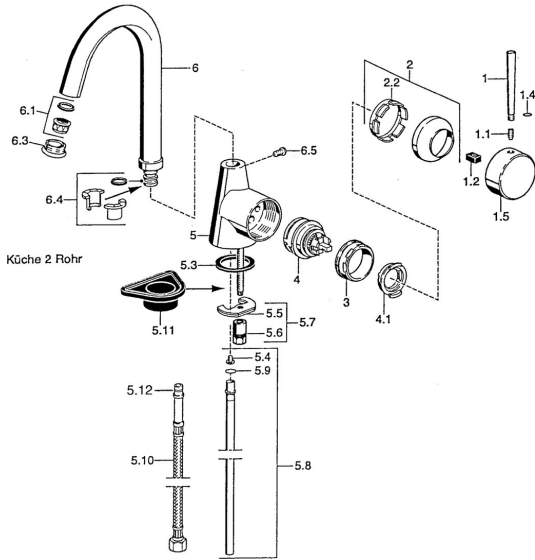

EAN: 4015474005532
static.hansa.com/51012100

Spare parts

SP51012101

	Name	Code
1	Lever, 60 mm Chrome Discontinued	59911882
1	Lever, L=60 Blue Discontinued	59912148
1	Lever, 80 mm Chrome Discontinued	59912122
1.1	Screw, M5x8, SW2.5	59904755
1.2	Bushing	59904778
1.4	O-ring, d 6x1	59912136
1.5	Cap Chrome Discontinued	59911885
2	Covering cap Chrome	59906563
2.2	Fixing sleeve	59906695
3	Eye screw, M50x1, SW45	59904775
4	Cartridge, 4.8 eco	59904601
4.1	Hot water limiter	59904759
5.3	Gasket, 37x48x3.5	59911422
5.4	Attachment clamp Discontinued	59911416
5.5	Fixing plate	59904765
5.6	Screw, M8x1, SW13	59904766
5.7	Fixing set	59910749
5.8	Pipe, d 10 mm, L=413	59911423
5.9	O-ring, 9x2	59905095
5.10	Flexible pipe, L=430, G3/8-M10x1	59912515
5.10	Flexible pipe, L=370, G3/8 Discontinued	59911626
5.11	Supporting plate	59910008
6	Spout Chrome Discontinued	59911881
6.1	Aerator, M22/24 A	59902081
6.3	Aerator and key, M24x1, (2002-) Chrome	59912225
6.3	Aerator, M24x1, (-2002) Chrome Discontinued	59912011
6.4	Sealing kit	59911884
6.5	Screw, M4x7	59902075
N.I.	Key for aerator, (2002-)	59912228