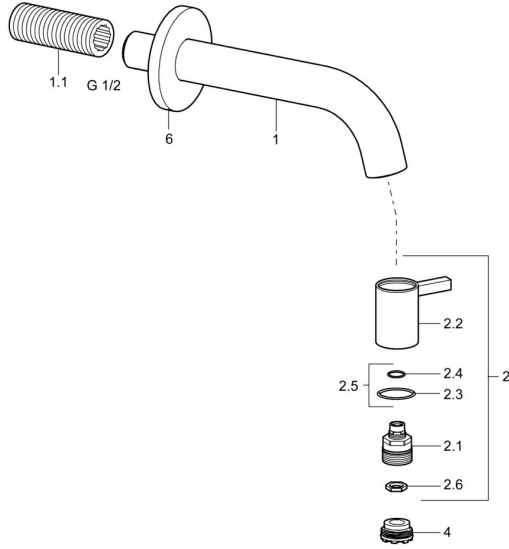

EAN: 4015474171725
static.hansa.com/50968101

Spare parts

SP50868101

	Name	Code
1.1	Nipple Discontinued	59905534
2	Headpart Chrome	59913321
2.1	Headpart	59913323
2.2	Lever Chrome	59913322
2.5	O-ring kit	59913320
4	Aerator, M21.5x1, JR Z, (-2014)	59913318
4.1	Key for aerator, M21.5x1	59913133
6	Cover flange Chrome	59913319
N.I.	Aerator, M21.5x1	59913598