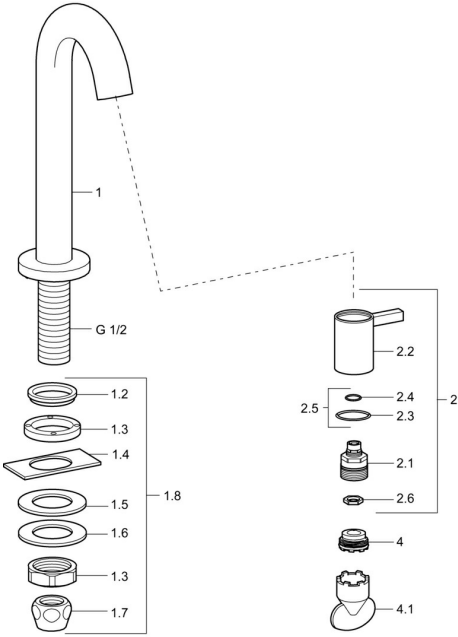

## Spare parts

### SP50938101

	Name	Code
1.2	Gasket <b>Discontinued</b>	59902296
1.3	Fitting nut, G1/2, SW32	59902245
1.4	Protective piece	59905535
1.5	Gasket, 45x23x2	59902282
1.6	Gasket, 45x24x0.5	59902328
1.7	Sealing kit <b>Discontinued</b>	59910707
1.8	Fixing set	59912335
2	Headpart Chrome	59913321
2	Headpart White	5991332182
2	Headpart Black	5991332184
2	Headpart Stainless steel	5991332196
2.1	Headpart	59913323
2.2	Lever Chrome	59913322
2.2	Lever White <b>Discontinued</b>	5991332282
2.2	Handle Black <b>Discontinued</b>	5991332284
2.2	Handle Brushed steel <b>Discontinued</b>	5991332296
2.5	O-ring kit	59913320
4	Aerator, M21.5x1, JR Z, (-2014)	59913318
4	Aerator, M21.5x1	59913598
4.1	Key for aerator, M21.5x1	59913133