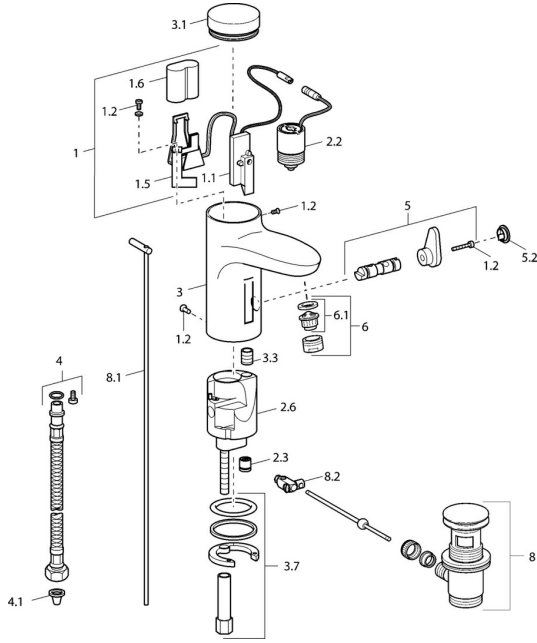

EAN: 4015474084261
static.hansa.com/50792211

Spare parts

SP50792211

	Name	Code
1	Electronics Discontinued	59912438
1.2	Screw	59912450
1.5	Holder	59912442
1.6	Lithium battery, DL223A /CR-P2	59912443
2.2	Solenoid valve	59912240
2.3	Non-return valve	59911674
3.1	Cover Chrome Discontinued	59912444
3.3	Sleeving	59911678
3.7	Fixing set	59911680
4	Flexible pipe, G3/8x10 (2008-)	59912447
5	Diverter and cartridge	59912788
5.2	Covering cap Discontinued	59911689
6	Aerator, M24x1 Z Chrome	59906826
6.1	Aerator, M22/24, Z	59906830
8	Pop-up waste Chrome	59911441
8.1	Pop-up operating rod Chrome	59912449
8.2	Swivel joint	59904624