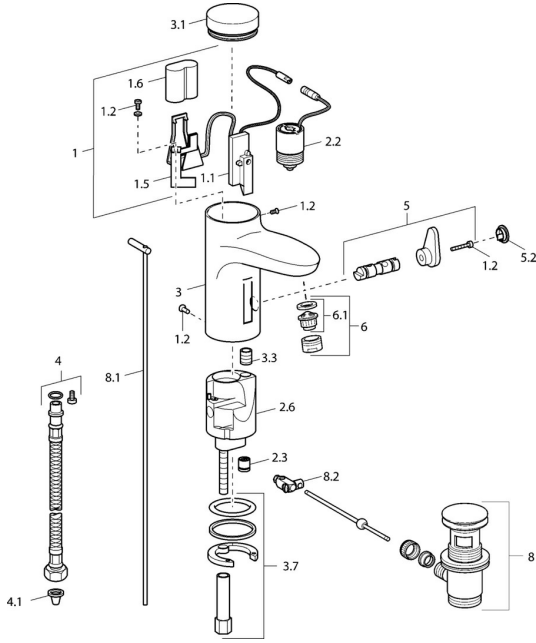

EAN: 4015474084186
static.hansa.com/50792210

Spare parts

SP50792210

	Name	Code
1	Electronics package	59912437
1.2	Screw	59912450
1.5	Holder	59912442
1.6	Lithium battery, DL223A /CR-P2	59912443
2.2	Solenoid valve	59912240
2.3	Non-return valve	59911674
3.1	Cover Chrome Discontinued	59912444
3.3	Sleeving	59911678
3.7	Fixing set	59911680
4	Flexible pipe, G3/8x10 (2008-)	59912447
5	Diverter and cartridge	59912788
5.2	Covering cap Discontinued	59911689
6	Aerator, M24x1 Z Chrome	59906826
6.1	Aerator, M22/24, Z	59906830
8	Pop-up waste Chrome	59911441
8.1	Pop-up operating rod Chrome	59912449
8.2	Swivel joint	59904624