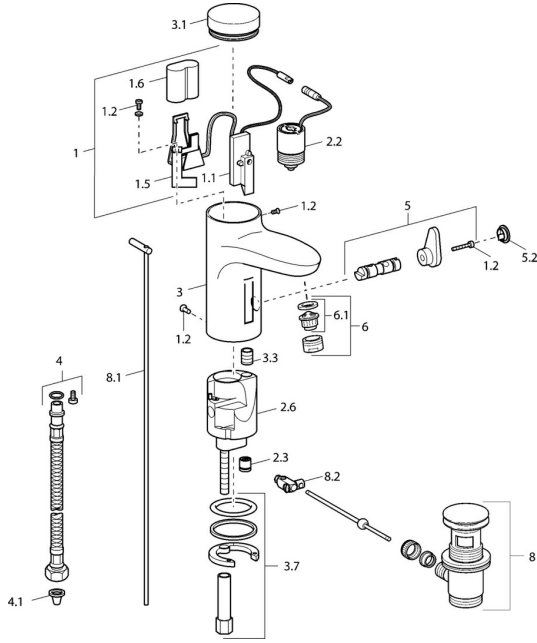

EAN: 4015474084254
static.hansa.com/50772210

Spare parts

SP50792210

	Name	Code
1	Electronics package	59912437
1.2	Screw	59912450
1.5	Holder	59912442
1.6	Lithium battery, DL223A /CR-P2	59912443
2.2	Solenoid valve	59912240
2.3	Non-return valve	59911674
3.1	Cover Chrome Discontinued	59912444
3.3	Sleeving	59911678
3.7	Fixing set	59911680
4	Flexible pipe, G3/8x10 (2008-)	59912447
5	Diverter and cartridge	59912788
5.2	Covering cap Discontinued	59911689
6	Aerator, M24x1 Z Chrome	59906826
6.1	Aerator, M22/24, Z	59906830
8	Pop-up waste Chrome	59911441
8.1	Pop-up operating rod Chrome	59912449
8.2	Swivel joint	59904624