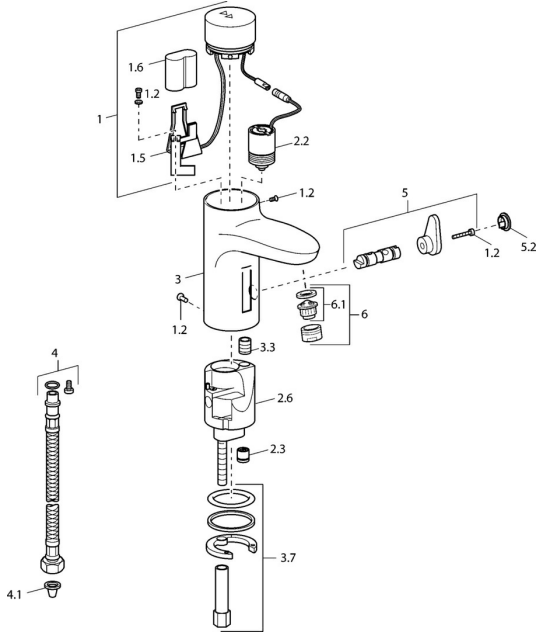

## Spare parts

### SP50762211

	Name	Code
1	Electronics	59912440
1.2	Screw	59912450
1.5	Holder	59912442
1.6	Lithium battery, DL223A /CR-P2	59912443
2.2	Solenoid valve	59912240
2.3	Non-return valve	59911674
3.3	Sleeving	59911678
3.7	Fixing set	59911680
4	Flexible pipe, G3/8x10 (2008-)	59912447
4.1	Litter filter	59911684
5	Diverter and cartridge	59912788
5.2	Covering cap <span style="background-color: #cccccc;">Discontinued</span>	59911689
6	Aerator, M24x1 Z Chrome	59906826
6.1	Aerator, M22/24, Z	59906830