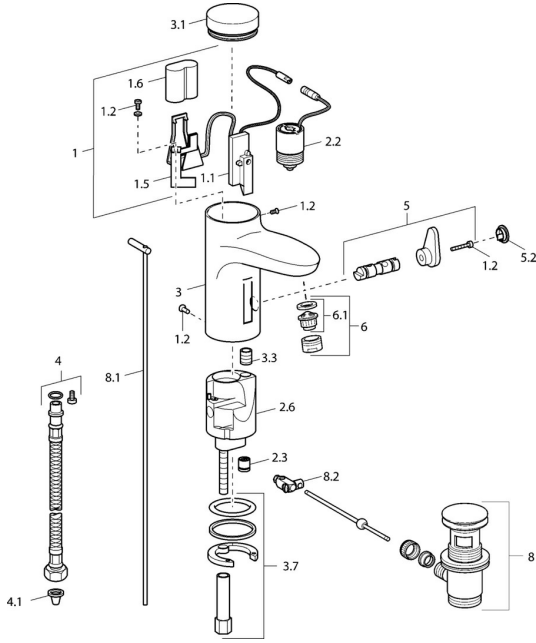

## Spare parts

### SP50792210

	Name	Code
1	Electronics package	59912437
1.2	Screw	59912450
1.5	Holder	59912442
1.6	Lithium battery, DL223A /CR-P2	59912443
2.2	Solenoid valve	59912240
2.3	Non-return valve	59911674
3.1	Cover Chrome <b>Discontinued</b>	59912444
3.3	Sleeving	59911678
3.7	Fixing set	59911680
4	Flexible pipe, G3/8x10 (2008-)	59912447
5	Diverter and cartridge	59912788
5.2	Covering cap <b>Discontinued</b>	59911689
6	Aerator, M24x1 Z Chrome	59906826
6.1	Aerator, M22/24, Z	59906830
8	Pop-up waste Chrome	59911441
8.1	Pop-up operating rod Chrome	59912449
8.2	Swivel joint	59904624