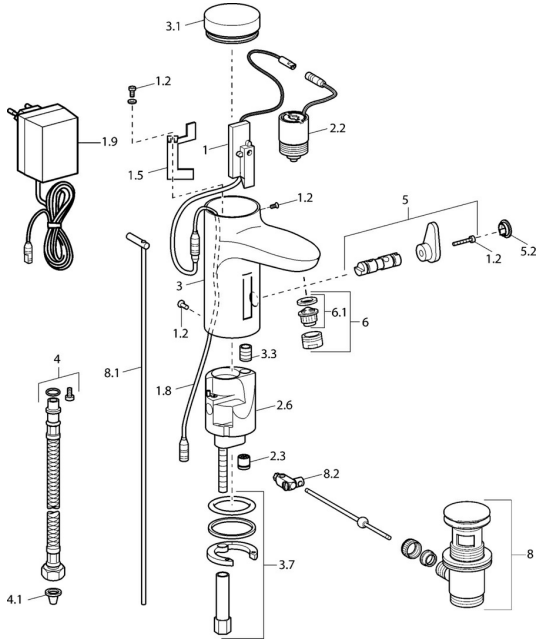

EAN: 4015474086890
static.hansa.com/50742200

Spare parts

SP50792200

	Name	Code
1	Electronics	59912436
1.2	Screw	59912450
1.5	Holder	59912442
1.8	Connection cable	59910770
1.9	Power supply, 230/6 V DC	59911671
2.2	Solenoid valve	59912240
2.3	Non-return valve	59911674
3.1	Cover Chrome Discontinued	59912444
3.3	Sleeving	59911678
3.7	Fixing set	59911680
4	Flexible pipe, G3/8x10 (2008-)	59912447
4.1	Litter filter	59911684
5	Diverter and cartridge	59912788
5.2	Covering cap Discontinued	59911689
6	Aerator, M24x1 Z Chrome	59906826
6.1	Aerator, M22/24, Z	59906830
8	Pop-up waste Chrome	59911441
8.1	Pop-up operating rod Chrome	59912449
8.2	Swivel joint	59904624
N.I.	Connection cable, L=1500	59910648