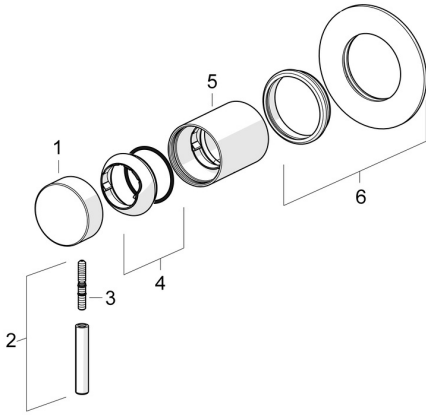

EAN: 4057304008108
static.hansa.com/50687003

Spare parts

SP50687003

	Name	Code
01	Cap Chrome	59913332
02	Lever, L=50, M5 IG	59913335
03	Screw, M5x35	59913299
04	Covering cap Chrome	59913364
05	Cover sleeve Chrome	59913375
06	Cover plate, d 90 mm Chrome	59914739