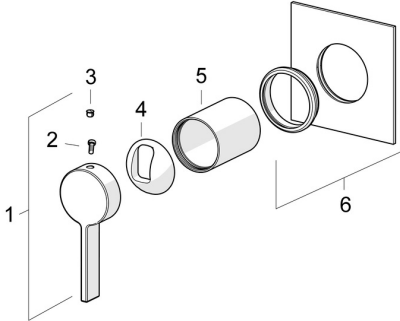

EAN: 4057304008092
static.hansa.com/50677003

Spare parts

SP50677003

	Name	Code
01	Lever Chrome	59914017
02	Screw, M5x6, SW2.5	59912617
03	Cover plug Chrome	59913762
04	Covering cap Chrome	59914016
05	Cover sleeve Chrome	59913375
06	Cover flange, 100x100 mm Chrome	59913113