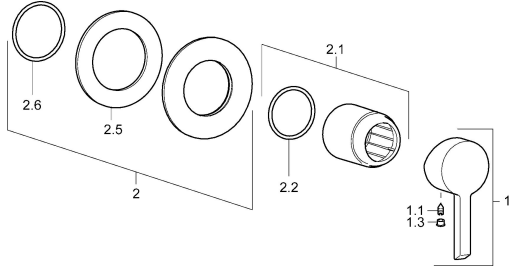

EAN: 4015474202047
static.hansa.com/50669003

Spare parts

SP50669003

	Name	Code
1	Lever Chrome	59913586
1.1	Screw, M5x8, SW2.5	59904755
1.3	Symbol plug Grey	59912112
2	Cover plate, d 90 mm Chrome	59914739
2.1	Cover sleeve Chrome	59912511
2.2	O-ring, 41x3	59913215
N.I.	Raising kit, 20 mm	59912589