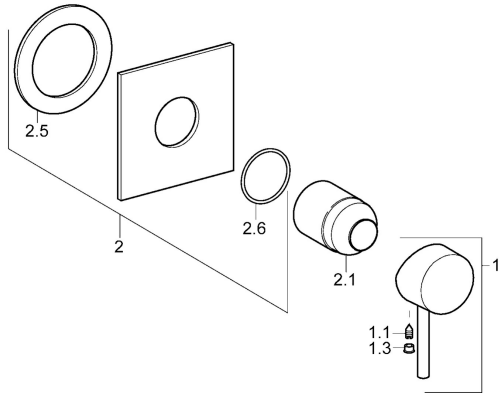

EAN: 4015474118072
static.hansa.com/50659007

Spare parts

SP50659007

	Name	Code
1	Lever Chrome	59914629
1	Lever Chrome	59913903
1.1	Screw, M5x8, SW2.5	59904755
1.3	Symbol plug Grey	59912112
2	Cover flange, 100x100 mm Chrome	59913113
2.1	Cover sleeve Chrome	59912511
N.I.	Raising kit, 20 mm	59912589