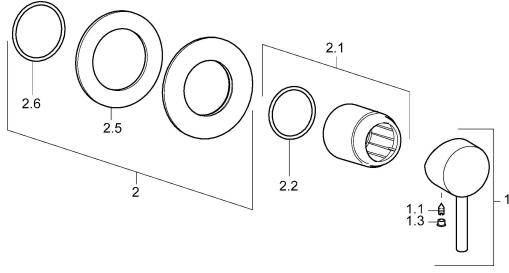

## Spare parts

### SP50649077

	Name	Code
1	Lever Chrome	59913840
1.1	Screw, M5x8, SW2.5	59904755
1.3	Symbol plug Grey	59912112
2	Cover plate, d 90 mm Chrome	59914739
2.1	Cover sleeve Chrome	59912511
2.2	O-ring, 41x3	59913215
N.I.	Raising kit, 20 mm	59912589