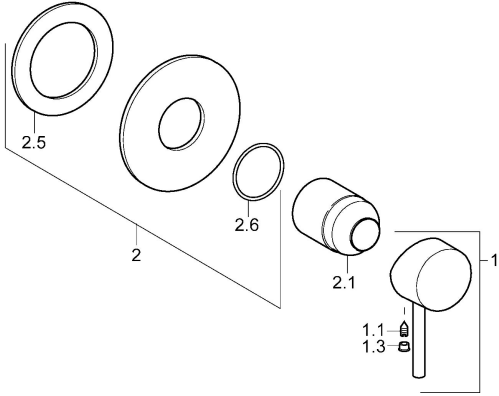

EAN: 4015474118065
static.hansa.com/50649007

Spare parts

SP50649007

	Name	Code
1	Lever Chrome	59913903
1	Lever Chrome	59914629
1.1	Screw, M5x8, SW2.5	59904755
1.3	Symbol plug Grey	59912112
2	Cover plate, d 90 mm Chrome	59914739
2.1	Cover sleeve Chrome	59912511
N.I.	Raising kit, 20 mm	59912589