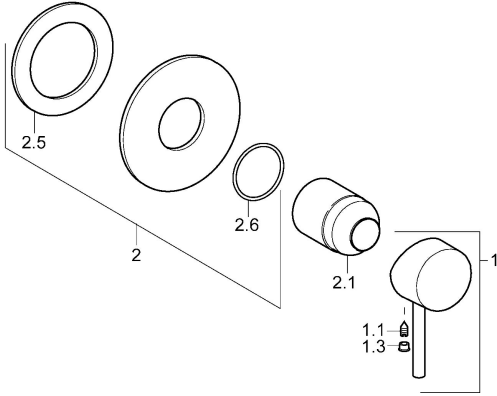

EAN: 4015474118041
static.hansa.com/50649003

Spare parts

SP50649007

	Name	Code
1	Lever Chrome	59913903
1	Lever Chrome	59914629
1.1	Screw, M5x8, SW2.5	59904755
1.3	Symbol plug Grey	59912112
2	Cover plate, d 90 mm Chrome	59914739
2.1	Cover sleeve Chrome	59912511
N.I.	Raising kit, 20 mm	59912589