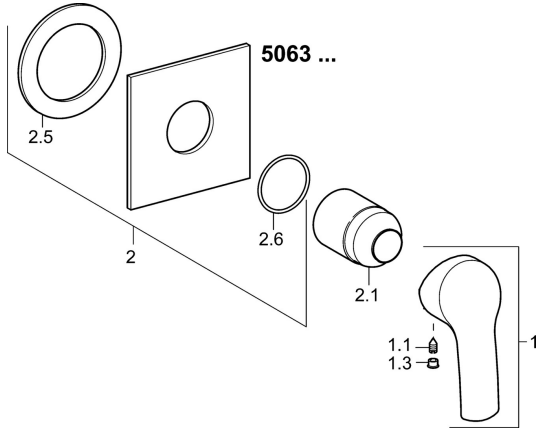

EAN: 4015474160507
static.hansa.com/50639073

Spare parts

SP50639073

	Name	Code
1	Lever Chrome	59914417
1.1	Screw, M5x8, SW2.5	59904755
1.3	Symbol plug Grey	59912112
2	Cover flange, 100x100 mm Chrome	59913113
2.1	Cover sleeve Chrome	59912511
N.I.	Raising kit, 20 mm	59912589